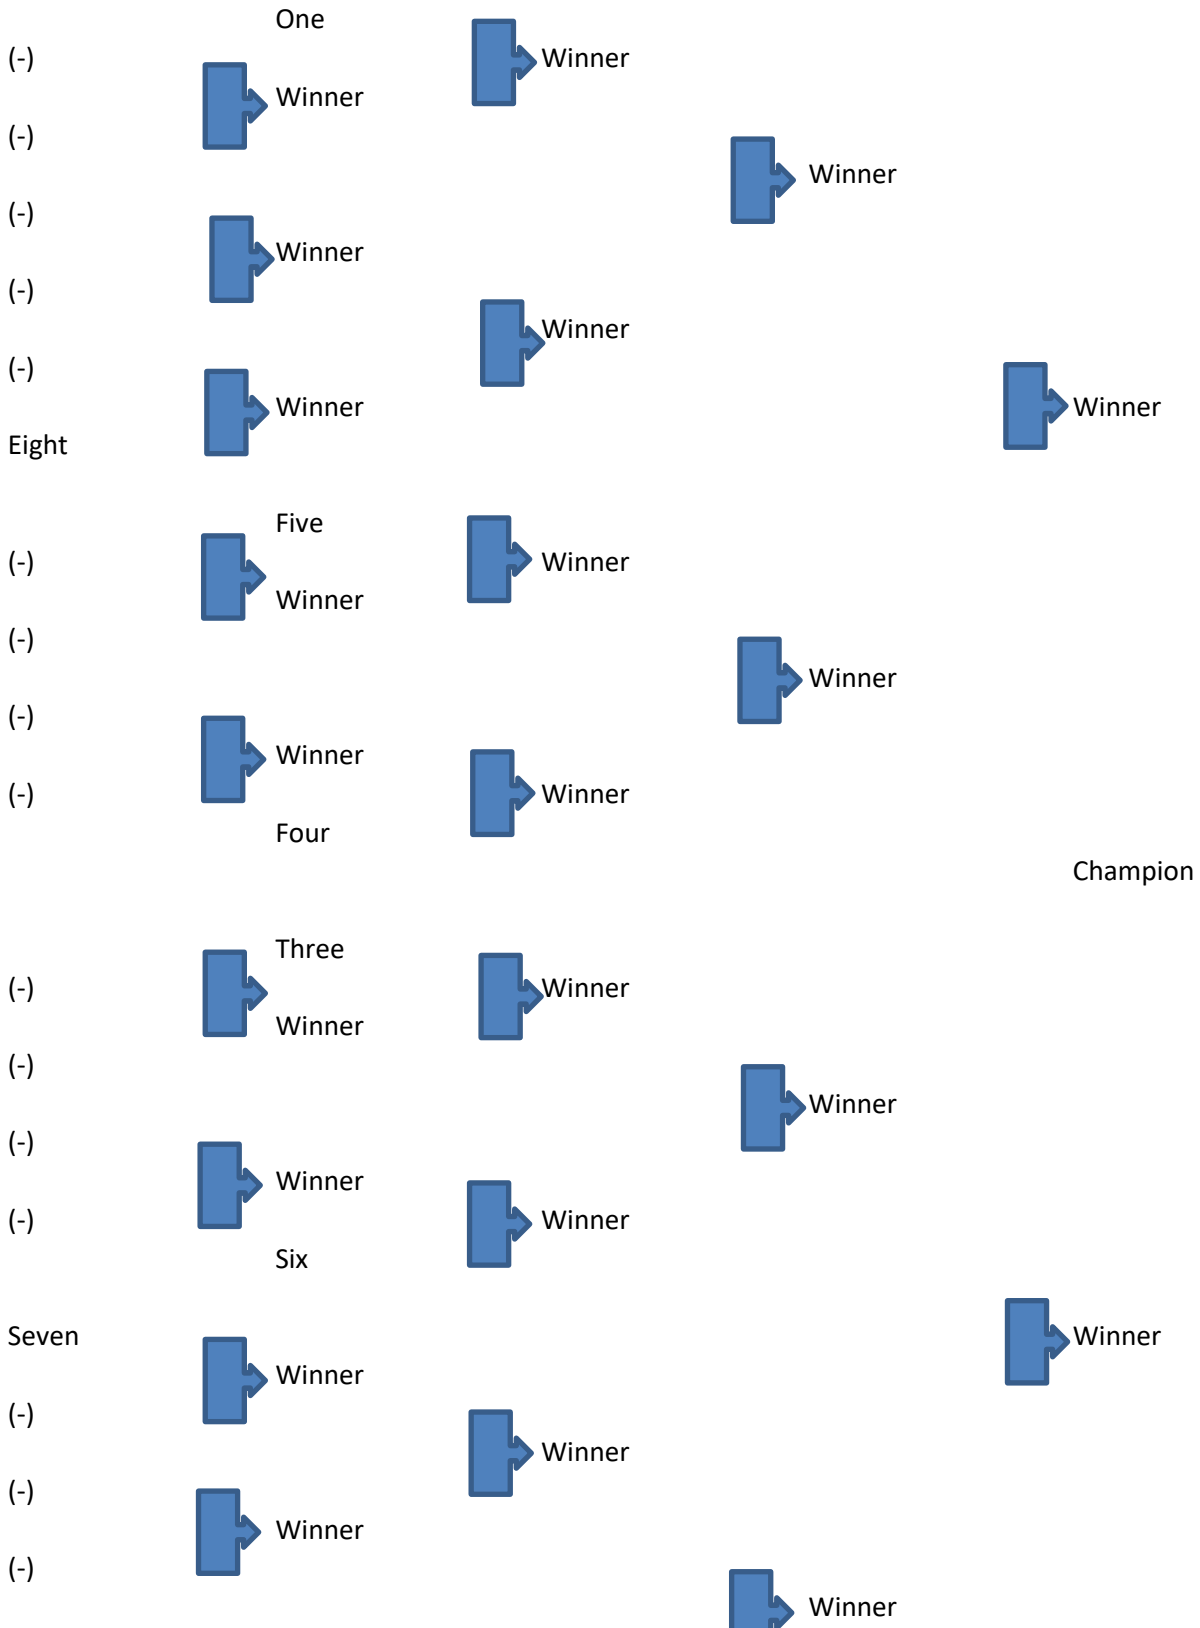

2018 Women's Division I Championship

First Round
11-May

Second Round
13-May

Quarterfinals
May 19-20

Semifinals
25-May

Finals
27-May

(-)

Winner

Two

(-)

Winner